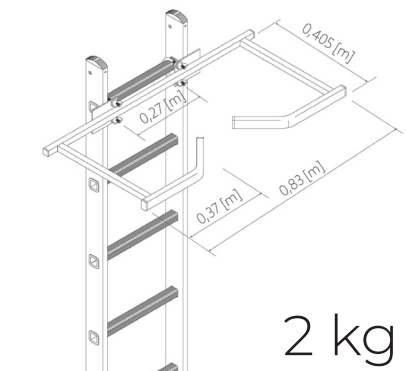

BUMPER - SPACER HOLDER

- Steel handle for industrial ladders, powder coated
- Dedicated to work on the renovation of walls and cleaning gutters

FUNCTION FOR STAIRS

FOR INDUSTRIAL LADDER

- Steel ladder locking system allowing to open a 3-piece ladder on the stairs