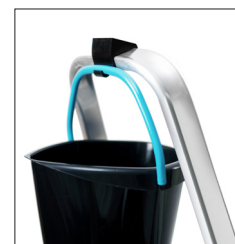

LADDERS FOR PROFESSIONALS

■ INCLUDED